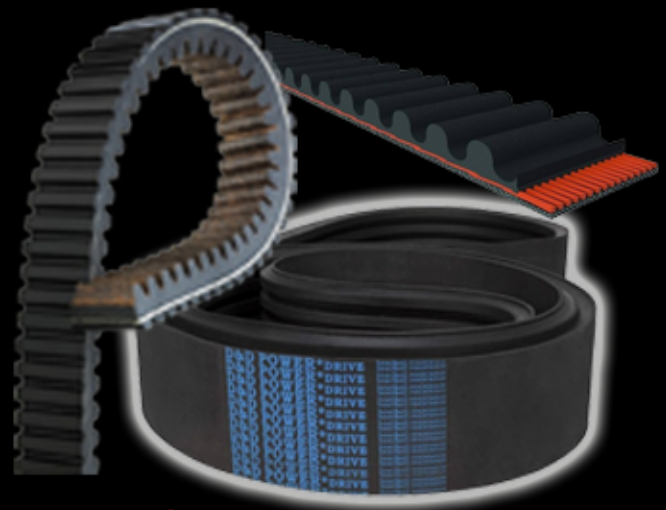

The leading Supplier of Bearings & PT Products to Distributors & O.E.M.'s for 26 Years

AFTER HOURS SERVICES

Amcan Bearing is proud to offer 24-Hour Service to all of our customers

BEARINGS

Ball, Roller, Cartridge, Self Aligning
 Single and Double Row
 Precision (P3 - P6)
 Thrust (Inch and Metric)
 Tapered (Inch & Metric)
 Ball Screw Support, Four Point Contact
 Cylindrical Roller, Spherical Roller
 Angular Contact, One Way Clutch
 Miniature, Magneto, Automotive
 Mast Guide, Disc Harrow
 ATV, Spherical Plain Bushings
 Snowmobile (Low Temp)
 Trailer Kits, Shaker Screens
 Needle Roller & Needle Thrust

STAINLESS STEEL PRODUCTS

Ball Bearings
 Miniature Bearings
 Inserts and Housings
 Shaft Collars
 Roller Chain
 Flange Ball Bearings

OTHER PRODUCTS

Shaft Collars	Cam Yokes & Followers
Adapter Sleeves	FSQ Split Block Housings
Sprockets	SWC High Temp Bearings
Weld-on-Hubs	EMQ Bearings
Idler Sprockets	Type "E" Tapered Roller
Lock Nuts/Washers	Pillow Block
Rod Ends	Slewing Ring Bearings
Ball Transfers	