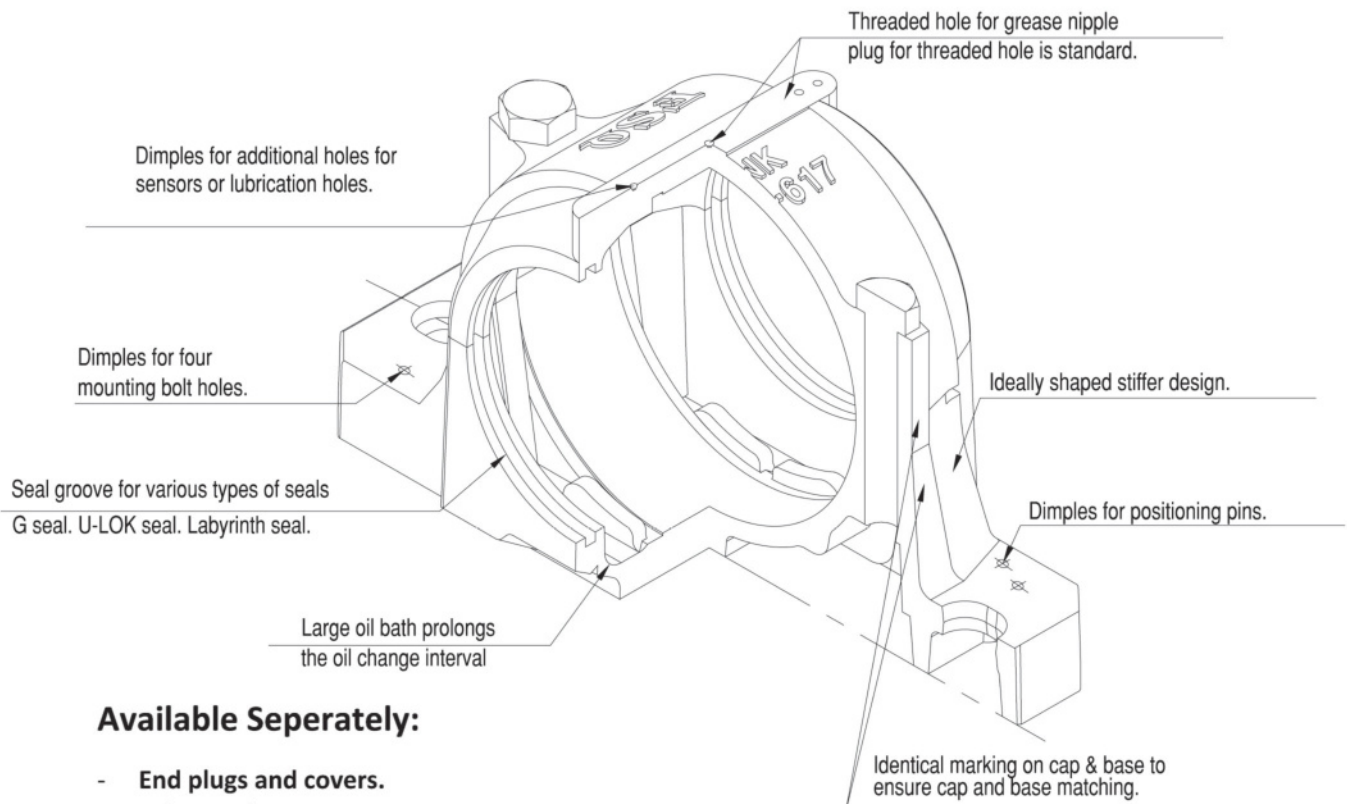

THE POWER OF SOLUTION

AMCAN

B E A R I N G

Now Offering

Split Block Housings

SAF500 – SAF600 SERIES

Inch Dimensions

- Made from durable cast iron.
- 2 and 4 bolt configurations.
- Labyrinth seals and stabilizing rings included with the SAF package.
- Extra rib helps to enhance strength of housing base.

SNK500 – 600 SERIES

Metric Dimensions

Interchangeable with:

SNA/SNU/SNH/SNN/SNV & SNL series

- Made from durable cast iron.
- 2 and 4 bolt configurations.
- Double lip (TSNG) seals and locating rings included with SNK package.